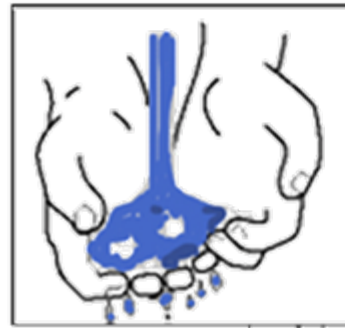

## Hand Washing Instructions:

1. **Wet hands** completely and do not shake off excess water.
2. **Apply product** – our dispenser will give the correct amount. Remember, a small amount of WORX powder will clean the worst stains.
3. **Rub vigorously** over all stained areas.
4. **Rinse thoroughly** to remove any remaining product.

1. Wet Hands

2. Apply Product

4. Rinse Thoroughly

3. Rub Vigorously